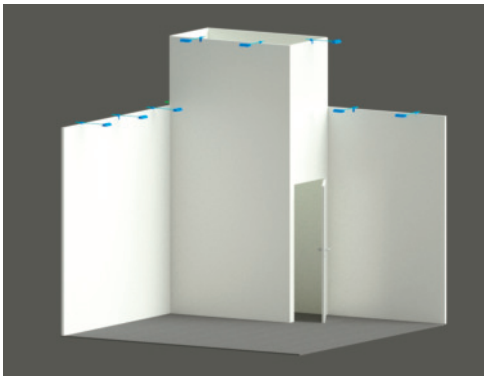

Rücksendetermin | Deadline:

23. August 2018

STANDBAUPAKET MBA I | STAND CONSTRUCTION PACKAGE MBA I

The stand packages do **not include electrical installation!** (Please order on **form D 20**)

Description	Quantity	Unit	Price per unit	Summe
Stand package MBA I (Height of construction 4.0 meters) (A005) as row or corner stand: from 16 m ² ; as head stand: from 18 m ² ; up to 42 m ²		m ²	130.50 €	

Exemplary sketches:

Equipment

Partition walls	Type: Mila wall system (height: 3 m)
Carpet	Fine-ribbed carpet, choice of 6 standard colours, incl. fitting, protective cover, removal and disposal
Lighting	per wall element 1 Spots (120 W Tech Flood)
Cabin	lockable cabin, size: 2 m ² (2 x 1 m), height: 4 m

* = The actual carpet colours are similar to the given RAL tones. An exact match cannot be guaranteed.

Additional partition walls & basic stand fittings, if required:

Item No.	Quantity	Description	Unit	Price per unit
A133		Partition wall MBA, 1 m wide x 3.0 m high, white	m	59.40 €
A1331		Partition wall MBA, 0.5 m wide x 3.0 m high, white	m	51.48 €
A1332		Partition wall MBA, 1.0 m wide x 4.0 m high, white	m	105.60 €
A055		Digital printing for partition wall, (1 m wide x 3.0 m high), one side only, based on your own printing template, fully fitted and assembled, visible measurements of digital print: 1000 mm wide x 3000 mm high	m	290.40 €
A0551		Digital printing for partition wall, (0.5 m wide x 3.0 m high), one side only, based on your own printing template, fully fitted and assembled, visible measurements of digital print: 500 mm wide x 3000 mm high	m	158.40 €
A0553		Digital printing for door, one side only, based on your own printing template, fully fitted and assembled, visible measurements of digital print: 1000 mm wide x 3000 mm high	m	376.20 €